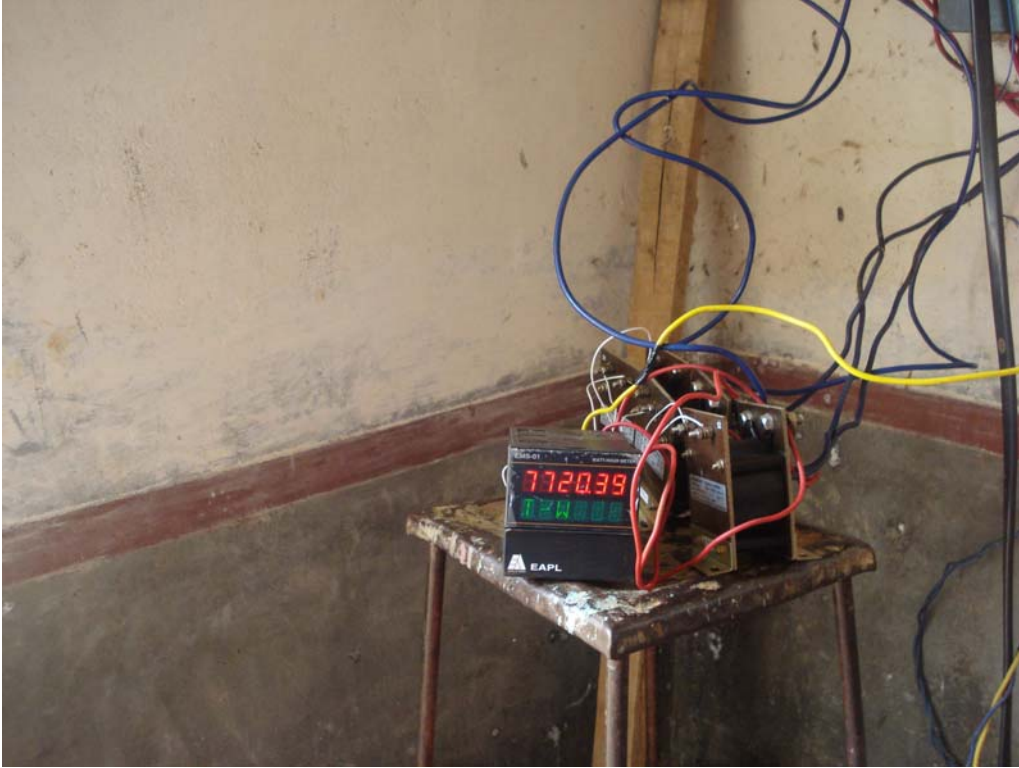

Project update - Recording of electricity use by existing irrigation pump-sets:

Electricity meter in a pump-room

Electricity meter connected in a field